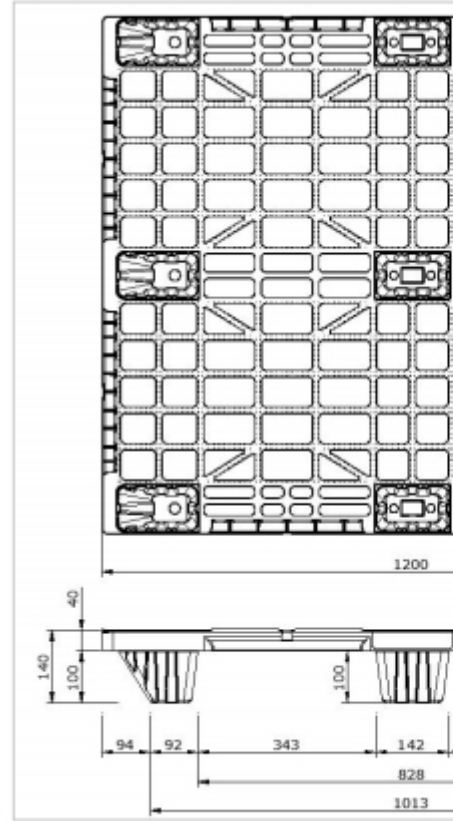

Date Created
2018/02/03
Author
ben_123

default watermark