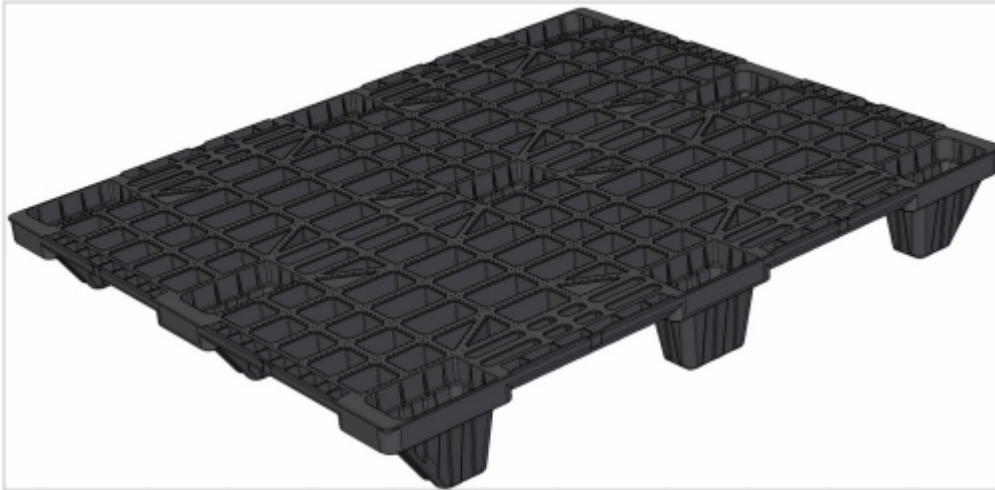

Date Created
2018/02/03
Author
ben_123

default watermark