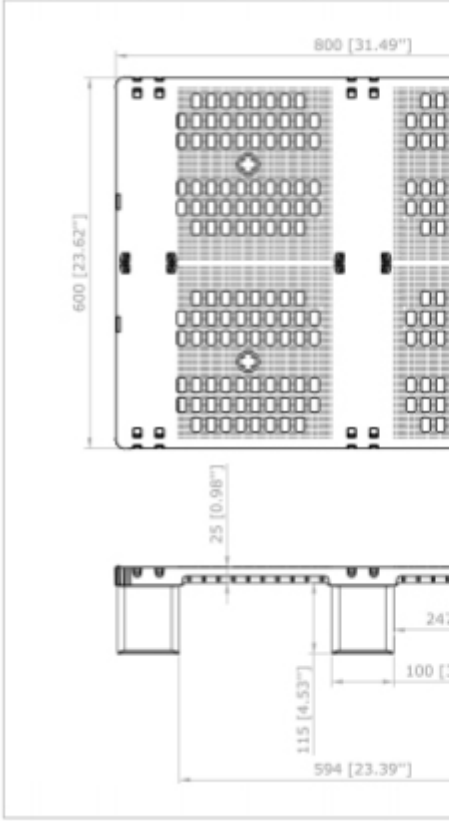

default watermark

Date Created
2018/02/13
Author
ben_123